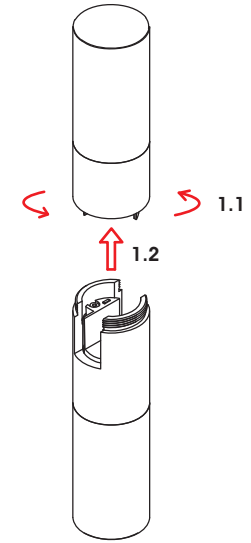

RAIL ACRYLIC CYLINDER 6.4W

Installation Manual

1

Attention

Switch off the main power.

2

3