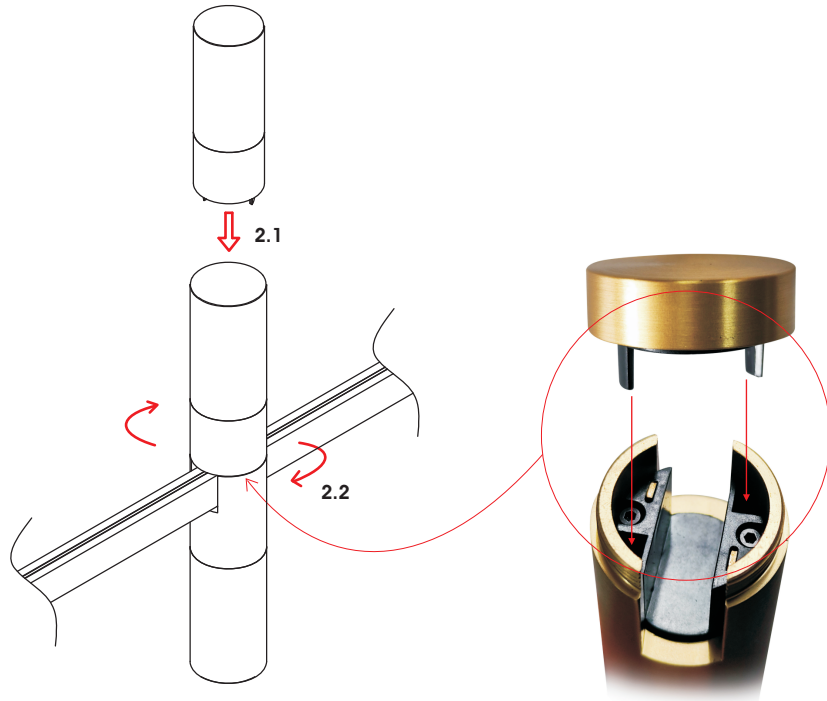

RAIL ACRYLIC CYLINDER 6.4W

Installation Manual

1

Attention

Switch off the main power.

2

3