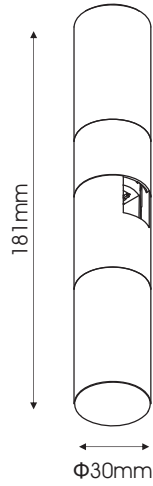

RAIL ACRYLIC CYLINDER 6.4W

Installation Manual

1

Attention

Switch off the main power.

2

3